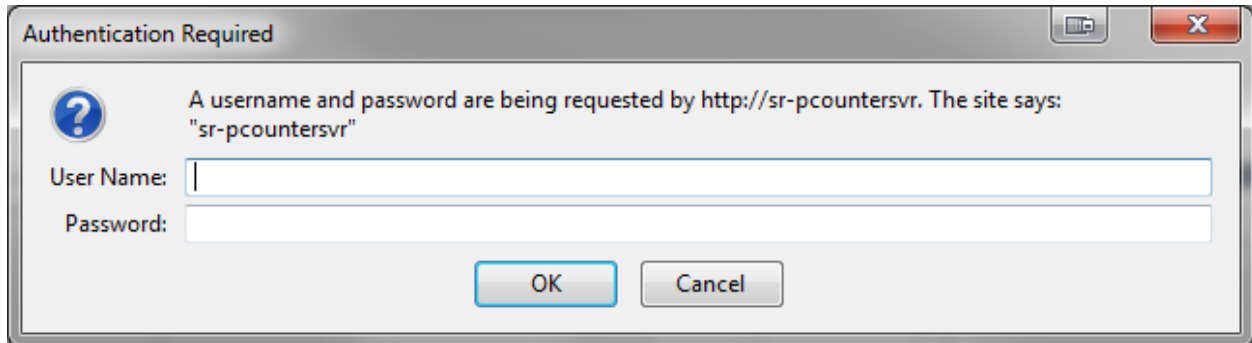

How to check your Pcounter Balance & Free Quota Balance

Step 1: Go to: <http://sr-pcountersvr\PcounterBalance>

Step 2: A login window will appear. Enter your computer login username (LOLA username) and your password.

Step 3: Once you have successfully logged in you will see the following displayed: